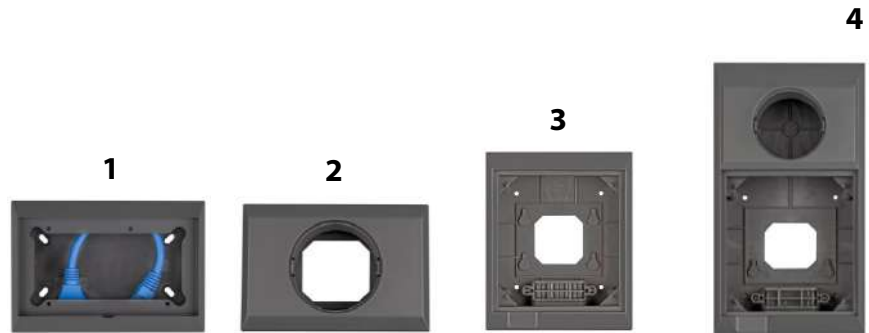

# Wall mounted display enclosures

www.victronenergy.com

		Rectangular panels	Round panels	Rectangular panels	Round panels and Rectangular panels
Dimensions (h x w x d in mm)		88 x 130 x 40	88 x 130 x 47	163 x 135 x 72	244 x 135 x 75
Article code	Product	Suitable for:			
BPA000100000R	Battery Alarm GX	√			
REC000200000R	Skylla-i Control GX	√			
DMC000200000R	Digital Multi Control 200/200A GX	√			
BAM010700000	Battery Monitor BMV-700		√		√
BAM010702000	Battery Monitor BMV-702		√		√
SCC900500000	MPPT Control		√		√
BPP000300100R	Color Control GX			√	√
BPP000200100R	VE.Net Blue Power Panel GX			√	√

**1**  
Enclosure for 65 x 120 mm GX panels

**3**  
Enclosure for Color Control GX  
(also accepts a VE.Net Blue Power Panel GX)

**2**  
Enclosure for BMV battery monitor  
or MPPT Control

**4**  
Enclosure for Color Control GX and a  
BMV or MPPT control  
(also accepts a VE.Net Blue Power Panel GX)